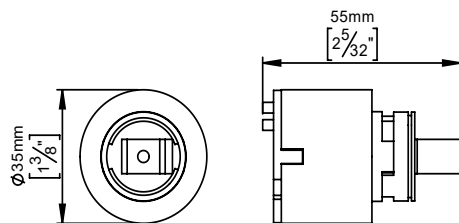

Cartridge kit

QTOO collection

Product Cartridge kit

Tender text QTOO collection cartridge kit

Product specification

Available finishes

Spare parts/ accessories

Mounting

<https://dline.com/mounting-instructions/>

Product care

d line products are produced in the highest quality marine grade AISI 316 stainless steel. To sustain the unique d line finish please follow the below instructions:

- Wash down the surfaces using soapy water or mild detergent
- Always thoroughly rinse off with clean water
- To complete the cleaning procedure dry/polish the surface with a soft dry cloth

Please do not use scouring powder, steel wool, chloride based detergents or other aggressive cleaning products as these may damage the surface.

If spots or corrosion appear on the surface it is not due to the stainless steel quality, but to impurities in the environment, aggressive conditions or improper or insufficient cleaning.