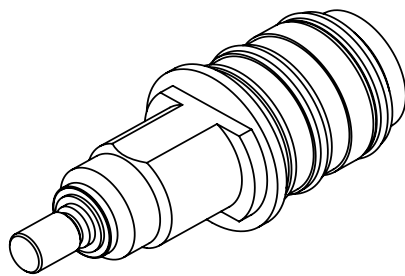

# Thermostat cartridge

## QTOO collection

**Product** Thermostat cartridge

**Tender text** Qtoo collection, thermostat cartridge.

**Product specification** Dimensions: 82,71x31,72x31,72mm