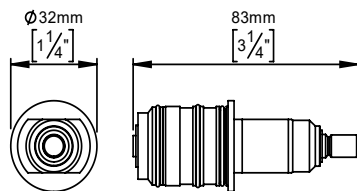

## QTOO collection

**Product** Thermostat cartridge

**Tender text** Qtoo collection, thermostat cartridge.

**Product specification** Dimensions: 82,71x31,72x31,72mm