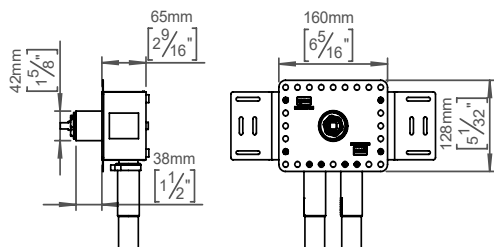

Available finishes