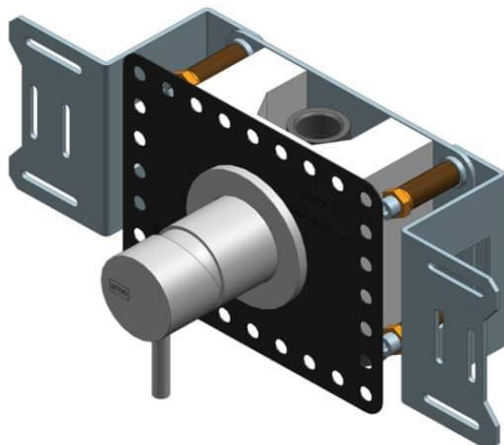

Build in part of mixer

Qtoo collection

Product Depth 69mm, length 301mm.

Tender text QTOO collection, built in mixer for spout.
Material: AISI 304 stainless steel. 20 year warranty.

Re-handle® this product to prolong its life span up to 100 years, lowering the Global Warming potential (CO2).

[Re-handle your product here](#)

Product specification Build in depth: 69mm - 2 3/4"
7,5gpm at 65psi
23L at 3bar
Lead free compliant
Material: AISI 304 stainless steel
[20-year warranty (5 years for coated items)](#)