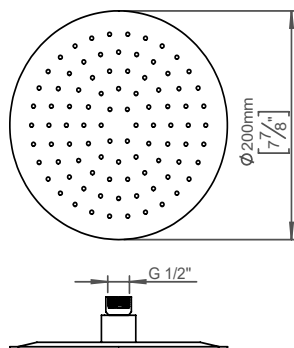

Shower head 200

Qtoo collection

Product 200mm, satin finish.

Tender text QTOO collection, rain shower, Ø7 7/8"-200mm in chrome plated brass. Manufactured in the highest quality marine grade, AISI 316 stainless steel, protecting against high levels of corrosion. 20 year warranty.

Product specification Diameter: Ø200mm - 7 7/8"
1/2" connection
Max. Water flow rate: 4,5L - 1,2gpm
Spare flow regulator: 9,5L - 2,5gpm
Lead free compliant
Anti lime scale
Material: Marine grade AISI 316 stainless steel
[20-year warranty (5 years for coated items)](#)