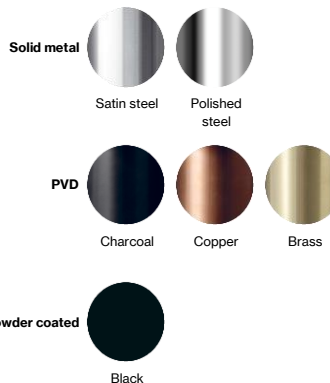

Available finishes

Spare parts/ accessories

Mounting <https://dline.com/mounting-instructions/>

Product care