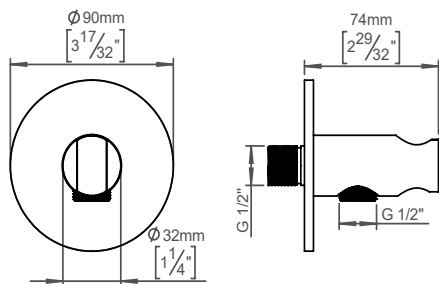

Wall outlet f/ hand shower

Qtoo collection

Product Length Ø90x94mm, satin finish.

Tender text QTOO collection, wall outlet, 1/2", rose diameter, 3 1/2"-90mm. Manufactured in the highest quality marine grade, AISI 316 stainless steel, protecting against high levels of corrosion. 20 year warranty.

Re-handle® this product to prolong its life span up to 100 years, lowering the Global Warming potential (CO2).

[Re-handle your product here](#)

Product specification 1/2" connection
Rose diameter: Ø90mm - 3 1/2"
Material: Marine grade AISI 316 stainless steel
Lead free compliant
[20-year warranty (5 years for coated items)](#)

Available finishes

Please note: PVD and powder coated items cannot be Re-handled

Spare parts/ accessories

Mounting <https://dline.com/mounting-instructions/>

Product care