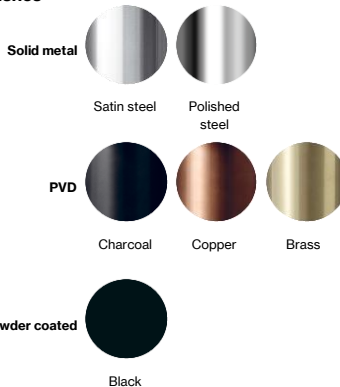

Available finishes

Please note: PVD and powder coated items cannot be Re-handled

Spare parts/ accessories

Mounting <https://dline.com/mounting-instructions/>

Product care