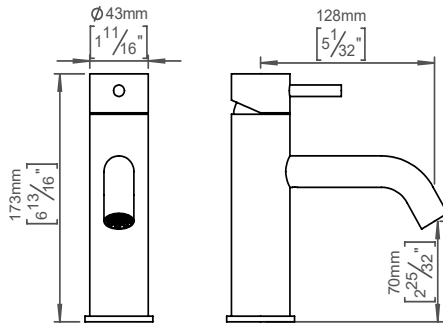

Single hole faucet

Qtoo collection

Product 280mm, satin finish.

Tender text QTOO collection, single lever tap, 5 1/8-130mm projection. Manufactured in the highest quality marine grade, AISI 316 stainless steel, protecting against high levels of corrosion. 20 year warranty

Product specification Projection: 130mm - 5 1/8"
Fixed spout
Built in aerator
Total height: 178mm - 7"
Height to aerator: 69mm- 2 3/4"
Max. Water flow rate: 5L - 1,3gpm
Lead free compliant
Material: Marine grade AISI 316 stainless steel
[20-year warranty (5 years for coated items)](#)