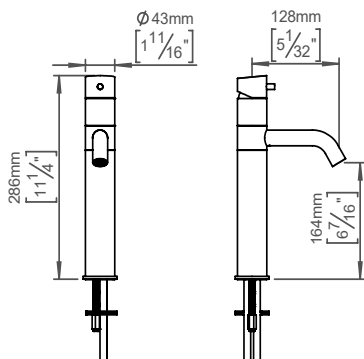

Tall single hole faucet

Qtoo collection

Product 280mm, satin finish.

Tender text QTOO collection, single lever tap, swivel spout, 5 1/8-130mm projection. Manufactured in the highest quality marine grade, AISI 316 stainless steel, protecting against high levels of corrosion. 20 year warranty.

Re-handle® this product to prolong its life span up to 100 years, lowering the Global Warming potential (CO2).

[Re-handle your product here](#)

Product specification Projection: 130mm - 5 1/8"
Swivel spout
Built in aerator
Toatal height: 280mm - 11"
Height to aerator: 162mm- 6 25/64"
Max. Water flow rate: 5L - 1,3gpm
Lead free compliant
Material: Marine grade AISI 316 stainless steel
[20-year warranty (5 years for coated items)](#)

Available finishes

Please note: PVD and powder coated items cannot be Re-handled

Spare parts/ accessories

Mounting <https://dline.com/mounting-instructions/>

Product care