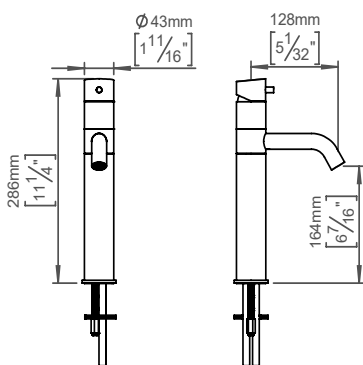

Tall single hole faucet

Qtoo collection

Product 280mm, satin finish, PVD charcoal.

Tender text QTOO collection, single lever tap, swivel spout, 5 1/8-130mm projection. Manufactured in the highest quality marine grade, AISI 316 stainless steel, protecting against high levels of corrosion. 20 year warranty.

Product specification Projection: 130mm - 5 1/8"
Swivel spout
Built in aerator
Total height: 280mm - 11"
Height to aerator: 162mm - 6 25/64"
Max. Water flow rate: 5L - 1.3gpm
Lead free compliant
Material: Marine grade AISI 316 stainless steel
[20-year warranty (5 years for coated items)](#)
Recommended table top cutout: Ø35mm

Available finishes

Spare parts/ accessories

Mounting <https://dline.com/mounting-instructions/>

Product care