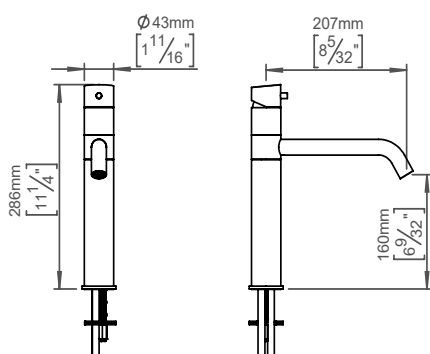

Kitchen faucet 280 mm

Qtoo collection

Product 280mm, satin finish.

Tender text QTOO collection, kitchen tap, swivel spout, 7 7/8"-200mm projection. Manufactured in the highest quality marine grade, AISI 316 stainless steel, protecting against high levels of corrosion. 20 year warranty.

Product specification Projection: 200mm - 7 7/8"
Swivel spout
Built in aerator
Toatal height: 280mm - 11"
Height to aerator: 155mm- 6 3/32"
Max. Water flow rate: 8,4L - 2,2gpm
Lead free compliant
Material: Marine grade AISI 316 stainless steel
Recommended table top cutout: Ø35mm