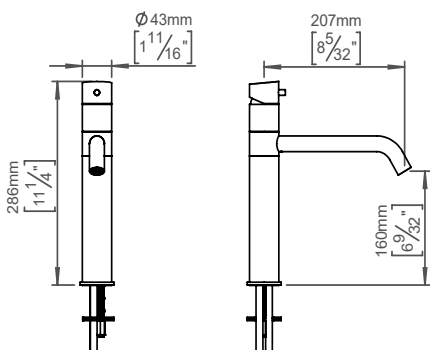

Kitchen faucet 280 mm

Qtoo collection

Product 280mm, satin finish.

Tender text QTOO collection, kitchen tap, swivel spout, 7 7/8"-200mm projection. Manufactured in the highest quality marine grade, AISI 316 stainless steel, protecting against high levels of corrosion. 20 year warranty.

Re-handle® this product to prolong its life span up to 100 years, lowering the Global Warming potential (CO2).

[Re-handle your product here](#)

Product specification Projection: 200mm - 7 7/8"
Swivel spout
Built in aerator
Toatal height: 280mm - 11"
Height to aerator: 155mm- 6 3/32"
Max. Water flow rate: 8,4L - 2,2gpm
Lead free compliant
Material: Marine grade AISI 316 stainless steel

Available finishes

Please note: PVD and powder coated items cannot be Re-handled

Spare parts/ accessories

Mounting <https://dline.com/mounting-instructions/>

Product care