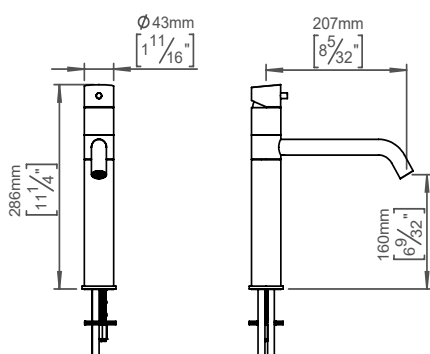

Kitchen faucet 280 mm

Qtoo collection

Product 280mm, satin finish, PVD copper.

Tender text QTOO collection, kitchen tap, swivel spout, 7 7/8"-200mm projection. Manufactured in the highest quality marine grade, AISI 316 stainless steel, protecting against high levels of corrosion. 20 year warranty.

Product specification Projection: 200mm - 7 7/8"
Swivel spout
Built in aerator
Toatal height: 280mm - 11"
Height to aerator: 155mm- 6 3/32"
Max. Water flow rate: 8,4L - 2,2gpm
Lead free compliant
Material: Marine grade AISI 316 stainless steel
Recommended table top cutout: Ø35mm