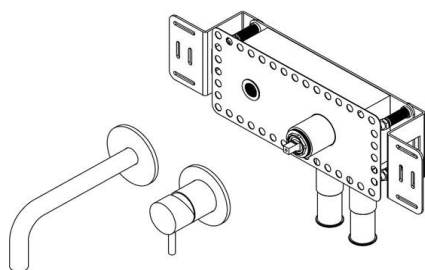

Available finishes

Spare parts/ accessories QT3100 - Mixer
QA2180 - Control for mixer
QA3180 - Spout

Mounting <https://dline.com/mounting-instructions/>

Product care