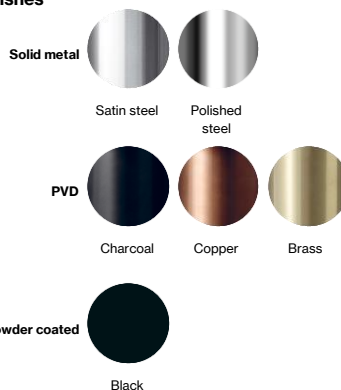

Available finishes

Spare parts/ accessories QT3100 - Mixer
QA2180 - Control for mixer
QA3180 - Spout

Mounting <https://dline.com/mounting-instructions/>

Product care