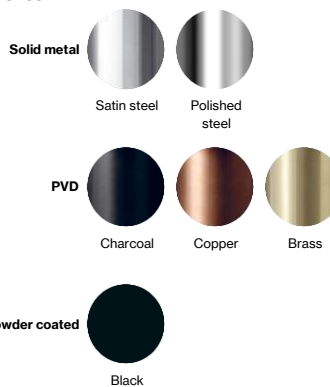

Available finishes

Spare parts/ accessories QT3100 - Mixer
QA2180 - Control for mixer
QA3280 - Spout

Mounting <https://dline.com/mounting-instructions/>

Product care