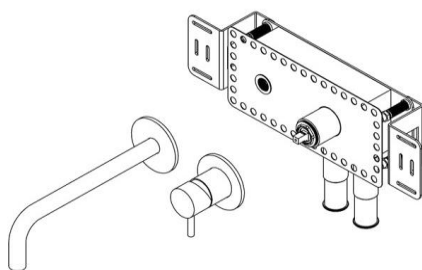

Available finishes

Spare parts/ accessories QT3100 - Mixer
QA2180 - Control for mixer
QA3280 - Spout

Mounting <https://dline.com/mounting-instructions/>

Product care