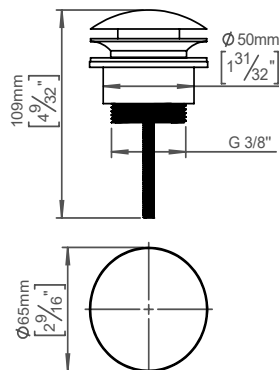

Waste, push-open

Qtoo collection

Product 10-100mm, push to open/close.

Tender text QTOO collection, waste push open.
Manufactured in the highest quality chrome plated brass. 20 year warranty.

Product specification Universal with and without overflow
Range: 10-100mm
Material: Chrome plated brass
[20-year warranty (5 years for coated items)](#)

Available finishes

Spare parts/ accessories

Mounting <https://dline.com/mounting-instructions/>

Product care