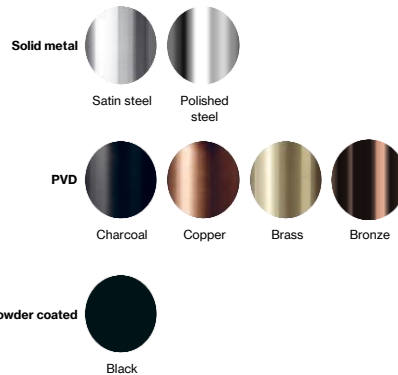

Available finishes

Please note: PVD and powder coated items cannot be Re-handled

Spare parts/ accessories

Mounting

<https://dline.com/mounting-instructions/>

Product care