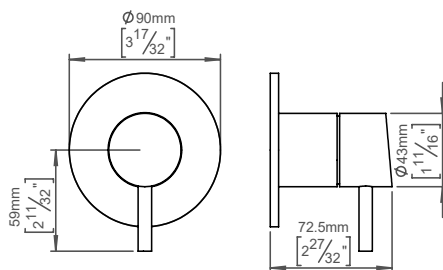

Circle diverter

Qtoo collection

Product

Control 43, rose Ø90, satin finish.

Tender text

QTOO collection, control for wall mounted diverter, rose diameter 3 1/2"-90mm. Manufactured in the highest quality marine grade, AISI 316 stainless steel, protecting against high levels of corrosion. 20 year warranty.

Re-handle®

Re-handle® this product to prolong its life span up to 100 years, lowering the Global Warming potential (CO2) between 54-91% depending on the product.

[Re-handle your product here](#)

Product specification

Spout diameter: Ø90mm - 3 1/2"

Material: Marine grade AISI 316 stainless steel

[20-year warranty (5 years for coated items)](#)