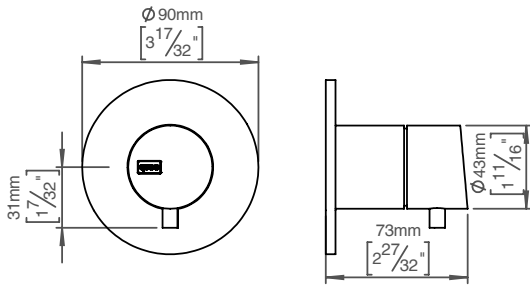

Circle diverter w/o corian pin

Qtoo collection

Product Ø90, satin finish.

Tender text QTOO collection, control for wall mounted diverter, rose diameter 3 1/2"-90mm. Manufactured in the highest quality marine grade, AISI 316 stainless steel, protecting against high levels of corrosion. 20 year warranty.

Product specification Spout diameter: Ø90mm - 3 1/2"
Material: Marine grade AISI 316 stainless steel
[20-year warranty \(5 years for coated items\)](#)

Available finishes

Spare parts/ accessories

Mounting <https://dline.com/mounting-instructions/>