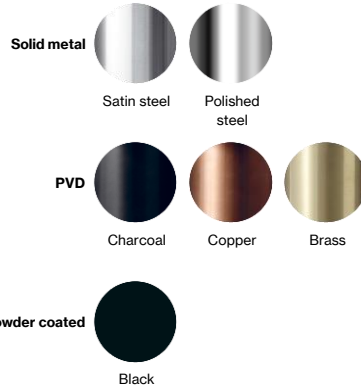

Circle diverter w/o corian pin

Qtoo collection

Product Ø90, satin finish.

Tender text QTOO collection, control for wall mounted diverter, rose diameter 3 1/2"-90mm. Manufactured in the highest quality marine grade, AISI 316 stainless steel, protecting against high levels of corrosion. 20 year warranty.

Product specification Spout diameter: Ø90mm - 3 1/2"
Material: Marine grade AISI 316 stainless steel
[20-year warranty \(5 years for coated items\)](#)

Available finishes

Spare parts/ accessories

Mounting <https://dline.com/mounting-instructions/>