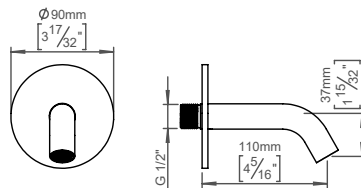

Spout 115 mm

Qtoo collection

Product 115mm projection, Ø90mm, satin finish.

Tender text QTOO collection, spout, 4 17/32"-115mm, projection, rose diameter 3 1/2"-90mm. Manufactured in the highest quality marine grade, AISI 316 stainless steel, protecting against high levels of corrosion. 20 year warranty.

Product specification Spout projection: 115mm - 4 17/32"
Fixed spout
Spout diameter: Ø22mm - 7/8"
Built in aerator
Rose diameter: Ø90mm - 3 1/2"
1/2" connection
Optimal performance (13.7 L/Min @3bar)
Spare flow aerator included
Lead free compliant
Material: Marine grade AISI 316 stainless steel
[20-year warranty (5 years for coated items)](#)