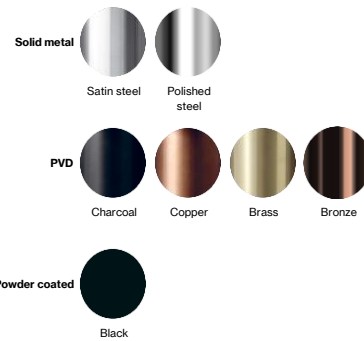

Available finishes

Spare parts/ accessories

Mounting <https://dline.com/mounting-instructions/>

Product care