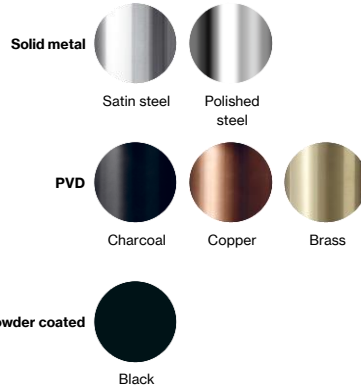

Available finishes

Spare parts/ accessories

Mounting <https://dline.com/mounting-instructions/>

Product care
d line products are produced in the highest quality marine grade AISI 316 stainless steel. To sustain the unique d line finish please follow the below instructions:
• Wash down the surfaces using soapy water or mild detergent
• Always thoroughly rinse off with clean water
• To complete the cleaning procedure dry/polish the surface with a soft dry cloth
Please do not use scouring powder, steel wool, chloride based detergents or other aggressive cleaning products as these may damage the surface.
If spots or corrosion appear on the surface it is not due to the stainless steel quality, but to impurities in the environment, aggressive conditions or improper or insufficient cleaning.