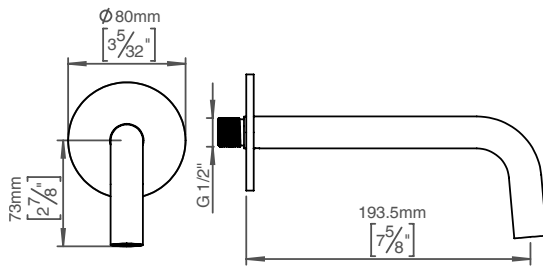

Spout 190 mm

Qtoo collection

Product 190mm projection, Ø90mm, satin finish.

Tender text QTOO collection, spout, 7 15/32"-190mm, projection, rose diameter 3 1/2"-90mm. Manufactured in the highest quality marine grade, AISI 316 stainless steel, protecting against high levels of corrosion. 20 year warranty.

Product specification Spout projection: 190mm - 7 15/32"
 Fixed spout
 Spout diameter: Ø22mm - 7/8"
 Built in aerator
 Rose diameter: Ø90mm - 3 1/2"
 1/2" connection
 Max. Water flow rate: 5L - 1,3gpm
 Spare flow aerator included
 Lead free compliant
 Material: Marine grade AISI 316 stainless steel
[20-year warranty \(5 years for coated items\)](#)