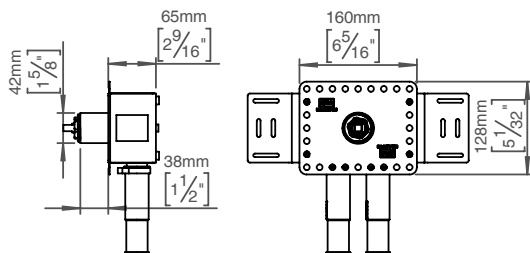

Build in part of mixer

Qtoo collection

Product Depth 69mm, length 301mm.

Tender text QTOO collection, built in mixer for spout. Material: AISI 304 stainless steel. 20 year warranty.

Product specification Built in depth: 69mm - 2 3/4"
 7,5gpm at 65psi
 23L at 3bar
 Lead free compliant
 Material: AISI 304 stainless steel
[20-year warranty \(5 years for coated items\)](#)