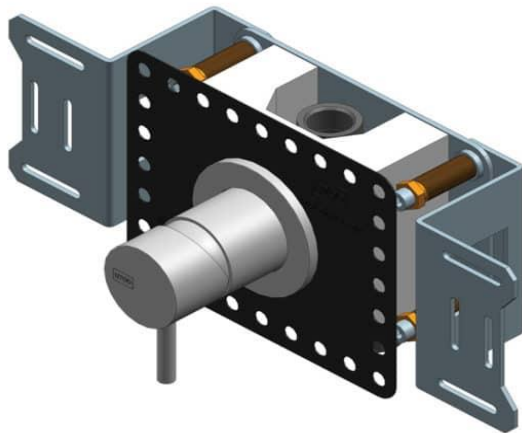

Build in part of mixer

Qtoo collection

Product Depth 69mm, length 301mm.

Tender text QTOO collection, built in mixer for spout. Material: AISI 304 stainless steel. 20 year warranty.

Product specification Built in depth: 69mm - 2 3/4"
 7,5gpm at 65psi
 23L at 3bar
 Lead free compliant
 Material: AISI 304 stainless steel
[20-year warranty \(5 years for coated items\)](#)

Available finishes

Spare parts/ accessories

Mounting <https://dline.com/mounting-instructions/>

Product care

d line products are produced in the highest quality AISI 304 stainless steel. To sustain the unique d line finish please follow the below instructions: