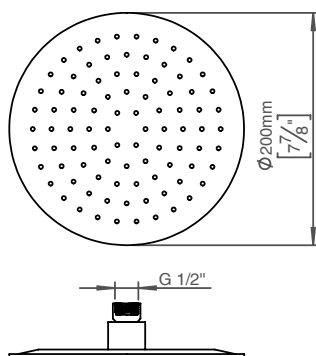

Shower head 200

Qtoo collection

Product 200mm, satin finish.

Tender text QTOO collection, rain shower, Ø7 7/8"-200mm in chrome plated brass. Manufactured in the highest quality marine grade, AISI 316 stainless steel, protecting against high levels of corrosion. 20 year warranty.

Product specification Diameter: Ø200mm - 7 7/8"
1/2" connection
Max. Water flow rate: 4,5L - 1,2gpm
Spare flow regulator: 9,5L - 2,5gpm
Lead free compliant
Anti lime scale
Material: Marine grade AISI 316 stainless steel
[20-year warranty \(5 years for coated items\)](#)