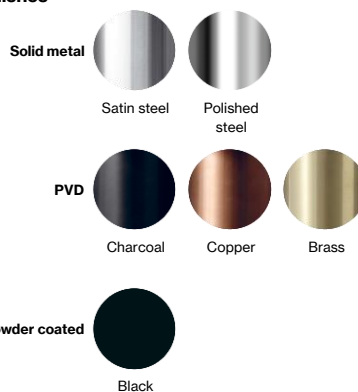

Available finishes

Spare parts/ accessories

Mounting <https://dline.com/mounting-instructions/>

Product care

d line products are produced in the highest quality marine grade AISI 316 stainless steel. To sustain the unique d line finish please follow the below instructions:

- Wash down the surfaces using soapy water or mild detergent
- Always thoroughly rinse off with clean water
- To complete the cleaning procedure dry/polish the surface with a soft dry cloth

Please do not use scouring powder, steel wool, chloride based detergents or other aggressive cleaning products as these may damage the surface.

If spots or corrosion appear on the surface it is not due to the stainless steel quality, but to impurities in the environment, aggressive conditions or improper or insufficient cleaning.