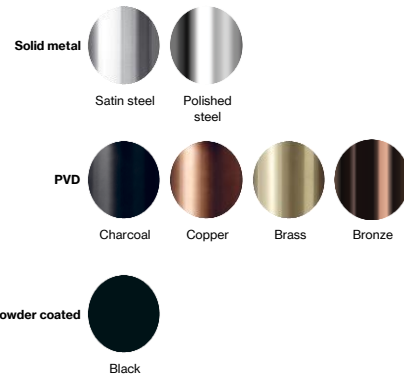

Available finishes

Please note: PVD and powder coated items cannot be Re-handled

Spare parts/ accessories

Mounting <https://dline.com/mounting-instructions/>

Product care