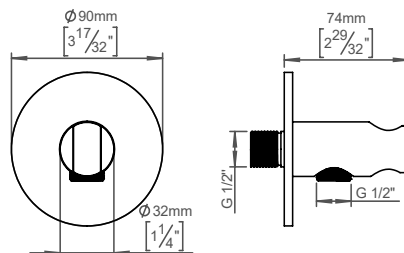

Wall outlet f/ hand shower

Qtoo collection

Product Length Ø90x94mm, satin finish.

Tender text QTOO collection, wall outlet, 1/2", rose diameter, 3 1/2"-90mm. Manufactured in the highest quality marine grade, AISI 316 stainless steel, protecting against high levels of corrosion. 20 year warranty.

Re-handle® Re-handle® this product to prolong its life span up to 100 years, lowering the Global Warming potential (CO2) between 54-91% depending on the product.
Re-handle your product here

Product specification 1/2" connection
Rose diameter: Ø90mm - 3 1/2"
Material: Marine grade AISI 316 stainless steel
Lead free compliant
Category 1 - approved for drinking water only
[20-year warranty (5 years for coated items)](#)