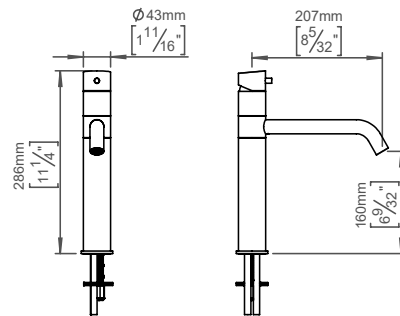

Kitchen faucet 280 mm

Qtoo collection

Product 280mm, satin finish.

Tender text QTOO collection, kitchen tap, swivel spout, 7 7/8"-200mm projection. Manufactured in the highest quality marine grade, AISI 316 stainless steel, protecting against high levels of corrosion. 20 year warranty.

Re-handle® Re-handle® this product to prolong its life span up to 100 years, lowering the Global Warming potential (CO2) between 54-91% depending on the product.

Re-handle your product here

Product specification Projection: 200mm - 7 7/8"
Swivel spout
Built in aerator
Toatal height: 280mm - 11"
Height to aerator: 155mm- 6 3/32"
F.r. 5.68 L/min (1.5 gpm), (contact sellers for other options)
Lead free compliant
Material: Marine grade AISI 316 stainless steel
Recommended table top cutout: Ø35mm