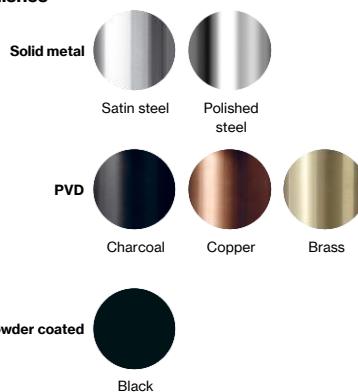

Available finishes

Spare parts/ accessories QT3100 - Mixer
QA2180 - Control for mixer
QA3180 - Spout

Mounting <https://dline.com/mounting-instructions/>

Product care

d line products are produced in the highest quality marine grade AISI 316 stainless steel. To sustain the unique d line finish please follow the below instructions:

Please do not use scouring powder, steel wool, chloride based detergents or other aggressive cleaning products as these may damage the surface.