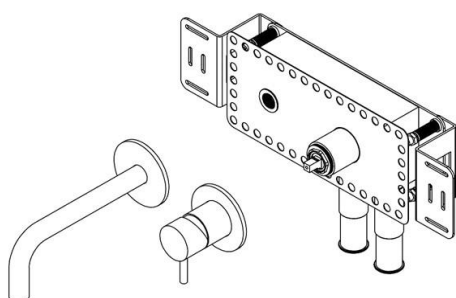

Available finishes

Spare parts/ accessories QT3100 - Mixer
QA2180 - Control for mixer
QA3180 - Spout

Mounting <https://dline.com/mounting-instructions/>

Product care

d line products are produced in the highest quality marine grade AISI 316 stainless steel. To sustain the unique d line finish please follow the below instructions:

Please do not use scouring powder, steel wool, chloride based detergents or other aggressive cleaning products as these may damage the surface.