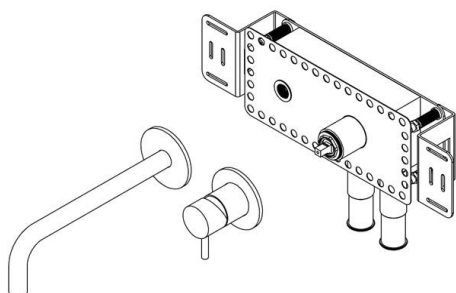

Available finishes

Spare parts/ accessories QT3100 - Mixer
QA2180 - Control for mixer
QA3280 - Spout

Mounting <https://dline.com/mounting-instructions/>

Product care

d line products are produced in the highest quality marine grade AISI 316 stainless steel. To sustain the unique d line finish please follow the below instructions:

Please do not use scouring powder, steel wool, chloride based detergents or other aggressive cleaning products as these may damage the surface.