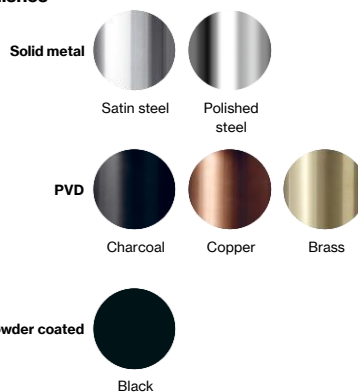

Available finishes

Spare parts/ accessories QT3100 - Mixer
QA2180 - Control for mixer
QA3280 - Spout

Mounting <https://dline.com/mounting-instructions/>

Product care

d line products are produced in the highest quality marine grade AISI 316 stainless steel. To sustain the unique d line finish please follow the below instructions:

Please do not use scouring powder, steel wool, chloride based detergents or other aggressive cleaning products as these may damage the surface.