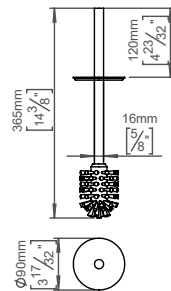

Available finishes

Spare parts/ accessories

Mounting <https://dline.com/mounting-instructions/>

Product care