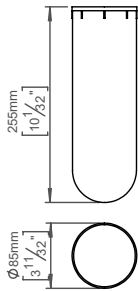

Toilet brush container

Qtoo collection

Product Length 255mm, Ø85mm.

Tender text QTOO collection, container for toilet brush .

Product specification

Available finishes

Spare parts/ accessories

Mounting <https://dline.com/mounting-instructions/>

Product care