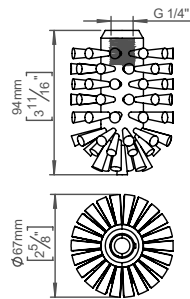

Head f/ toilet brush holder

Qtoo collection

Product W/o handle.

Tender text QTOO collection, brush head for toilet brush.

Product specification

Available finishes

Spare parts/ accessories

Mounting <https://dline.com/mounting-instructions/>

Product care