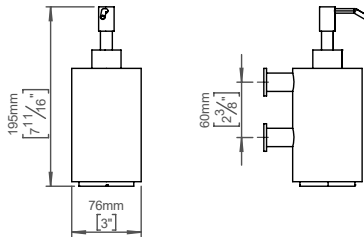

Soap dispenser

Qtoo collection

Product Heigth 182mm, Ø76, 500ml, satin finish.

Tender text QTOO collection, soap dispenser, wall mounted in satin finished AISI 304 stainless steel. 20-year warranty.

Product specification Dimensions: 108x76x182mm
Diameter: Ø30mm
Material: stainless steel AISI 304
Surface finish: satin grain 320, crafted by hand
[20-year warranty (5 years for coated items)](#)

Available finishes

Spare parts/ accessories

Mounting <https://dline.com/mounting-instructions/>

Product care